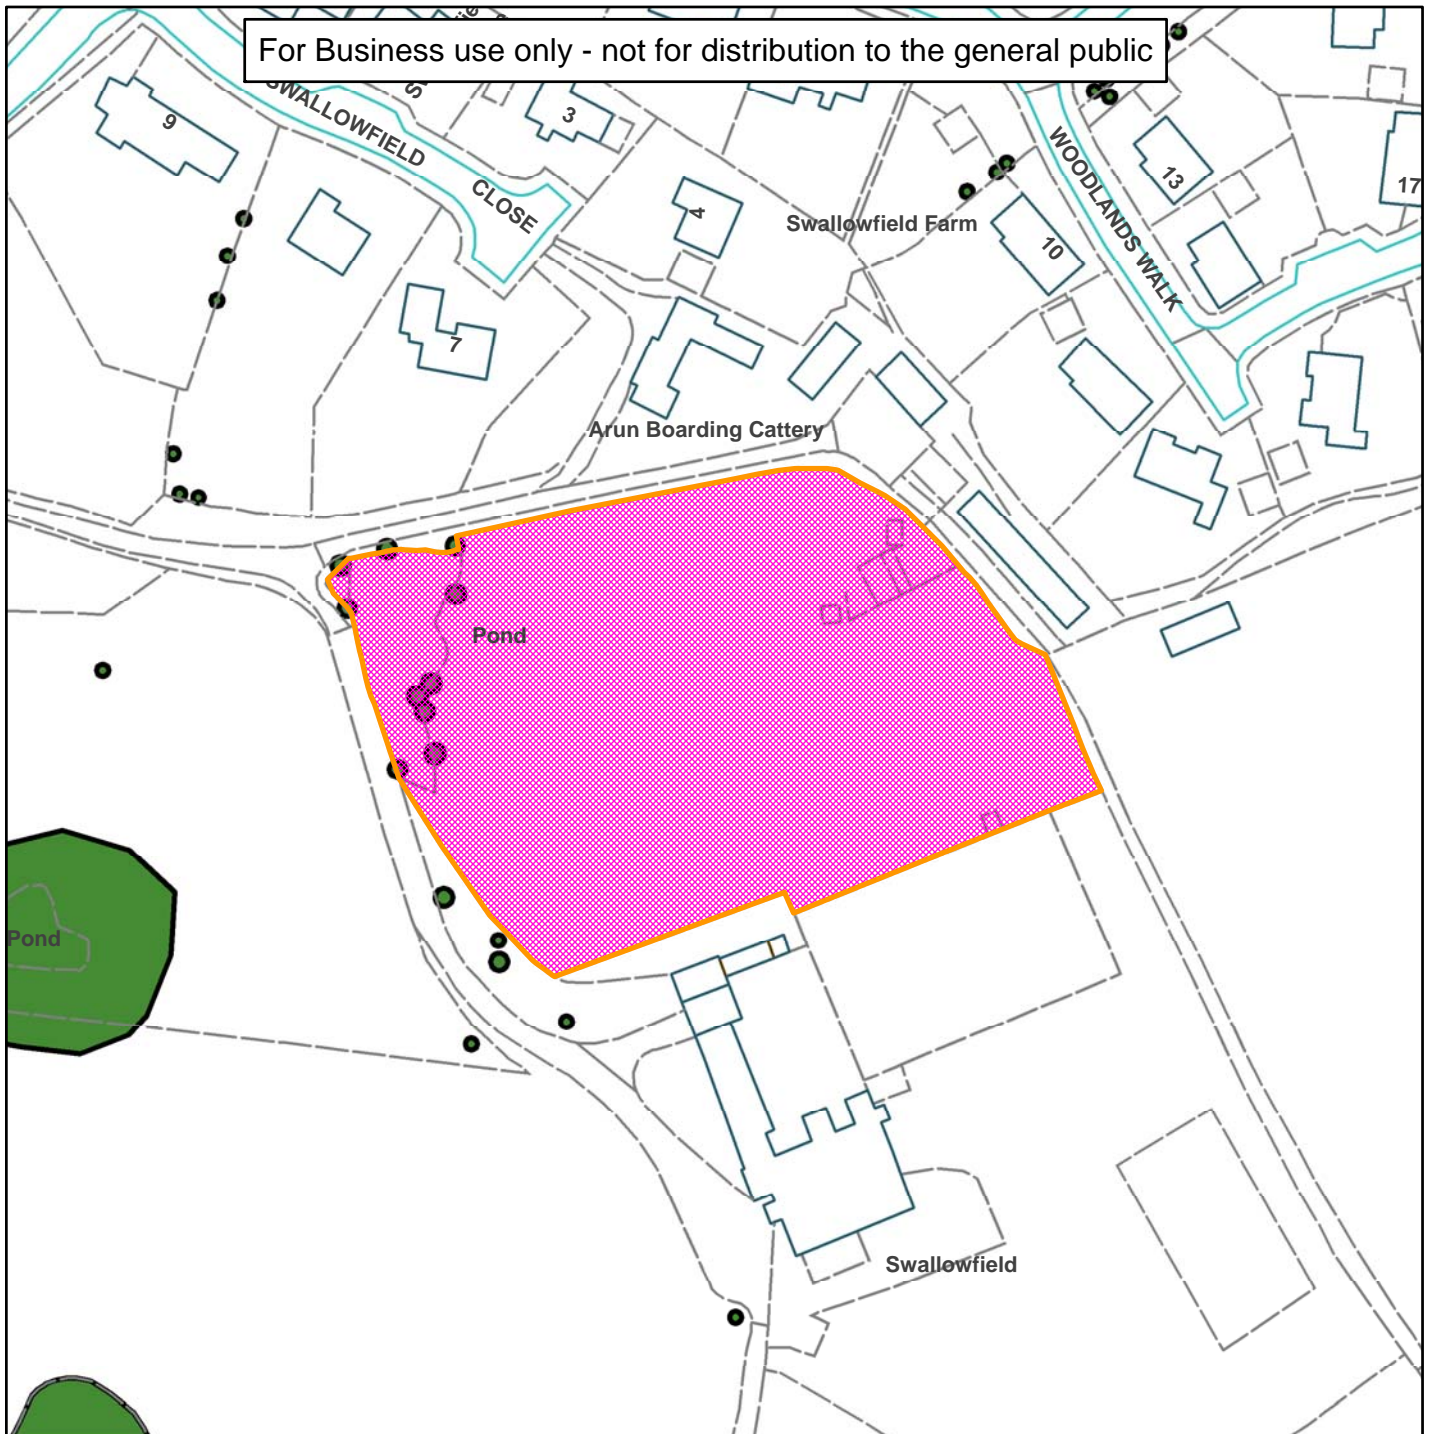

DC/17/1158

Horsham  
District  
Council

Former Swallowfields Nursery

For Business use only - not for distribution to the general public

Scale: 1:1,250

Reproduced from the Ordnance Survey map with permission of the Controller of Her Majesty's Stationery Office © Crown Copyright 2012.

Unauthorised reproduction infringes Crown Copyright and may lead to prosecution or civil proceedings.

Organisation	Horsham District Council
Department	
Comments	
Date	18/08/2017
MSA Number	100023865